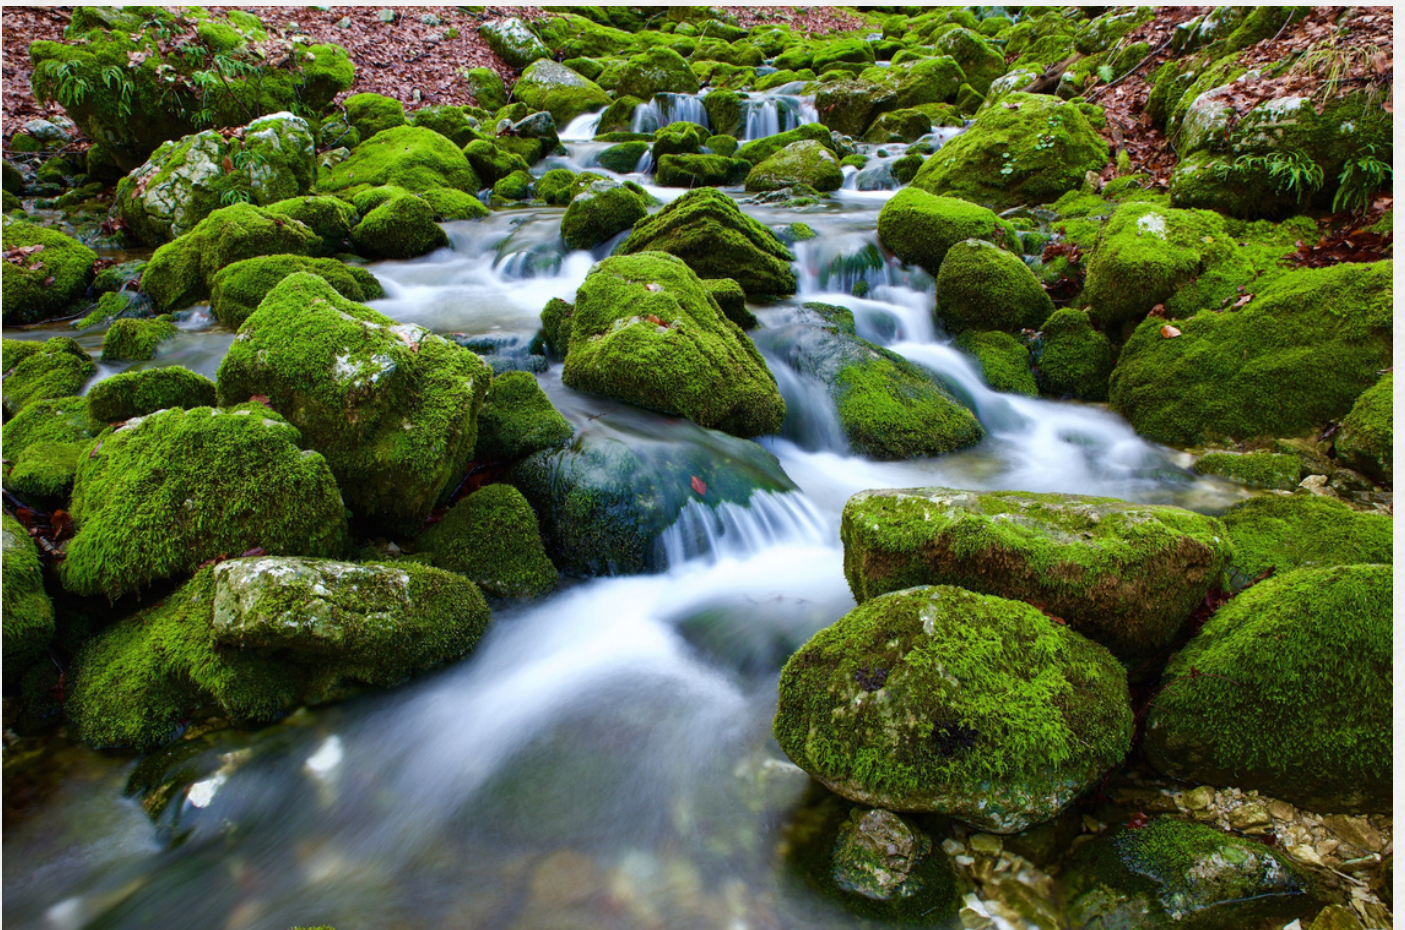

As you explore this unique quartz surface, it's as if you're tracing the winding path of a tranquil stream, where the colors and patterns echo the ever-changing ripples and currents of water. The soft, natural hues evoke the calming presence of a babbling brook, while the gentle swirls and lines mirror the graceful dance of water as it finds its way through the landscape.

For the artist, the interplay of trees and sky offers a tapestry of inspiration. Each leaf, each branch, is a brushstroke in a masterpiece that spans the horizon. It is a study in contrasts—solidity against airiness, rootedness against boundless expanse. It is a reminder that even in the quietest of moments, there exists a world of inspiration waiting to be discovered.