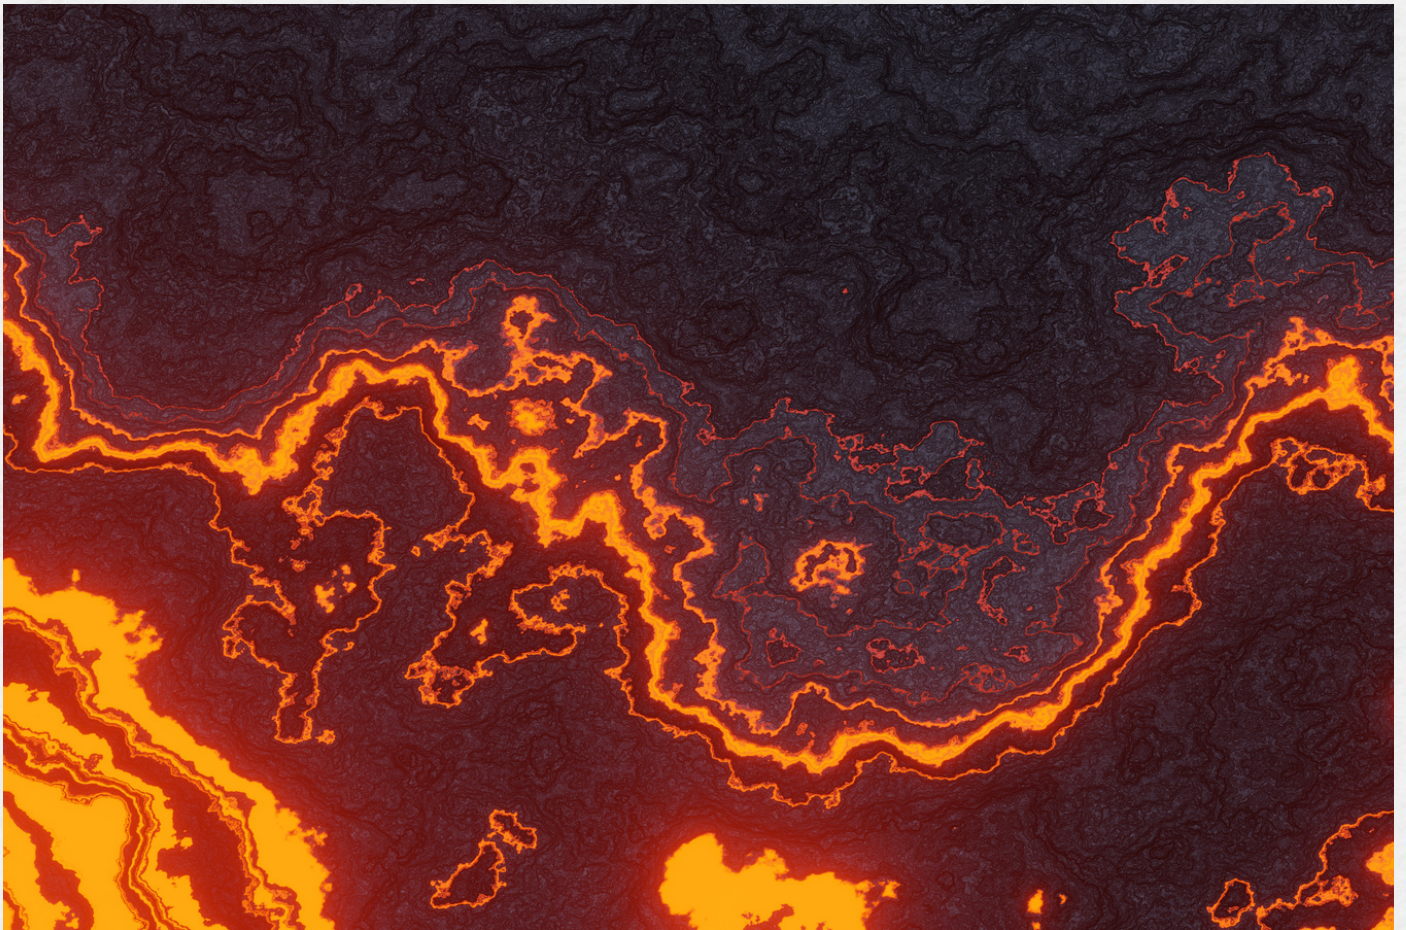

DESIGN INSPIRATION

As molten rivers cascade down mountainsides, they paint the world in vivid hues of red, orange, and gold. The surface shimmers and ripples, a molten ballet of heat and light, leaving behind a trail of incandescent splendor. It is as if the very earth breathes fire, exhaling its innermost secrets.

Beneath the surface, the land trembles and shifts, giving birth to new formations. Volcanic vents belch forth plumes of steam and ash, a primal symphony of creation in progress. It is a reminder that beneath the tranquil exterior lies a cauldron of potential, waiting for the right moment to erupt forth in a burst of creativity.