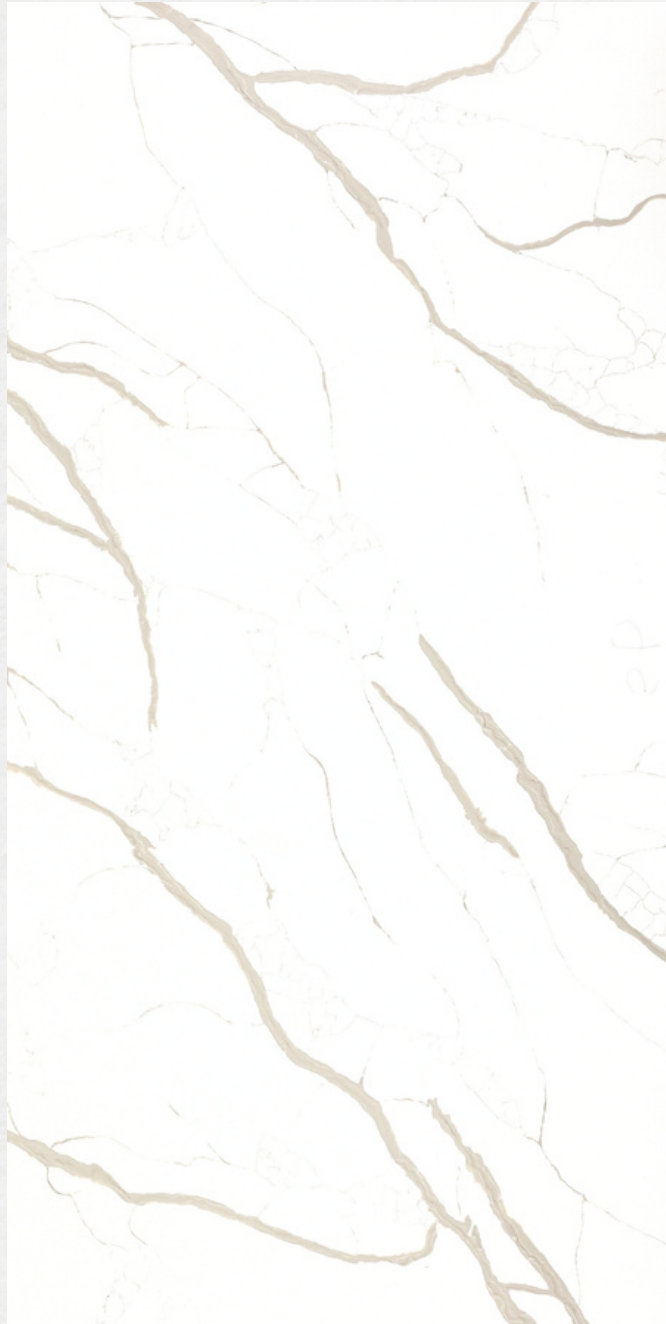

CALACATTA
RIVER GOLD

JUMBO SLAB SIZE :- 320 CM X 160 CM | 126 IN X 63 IN | SUPER JUMBO SIZE :- 345 CM X 194 CM | 136 IN X 76.4 IN
AVAILABLE IN :- 1.5CM, 2CM & 3CM | 0.6 IN, 0.8 IN, 1.2 IN